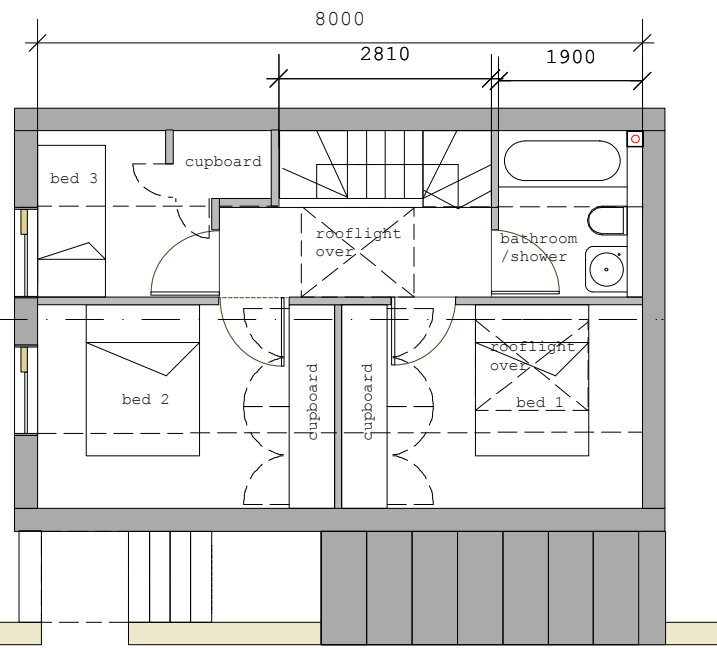

ground floor

first floor

**3 bed 861 sq feet (80 sq mtrs)
internal floor area**